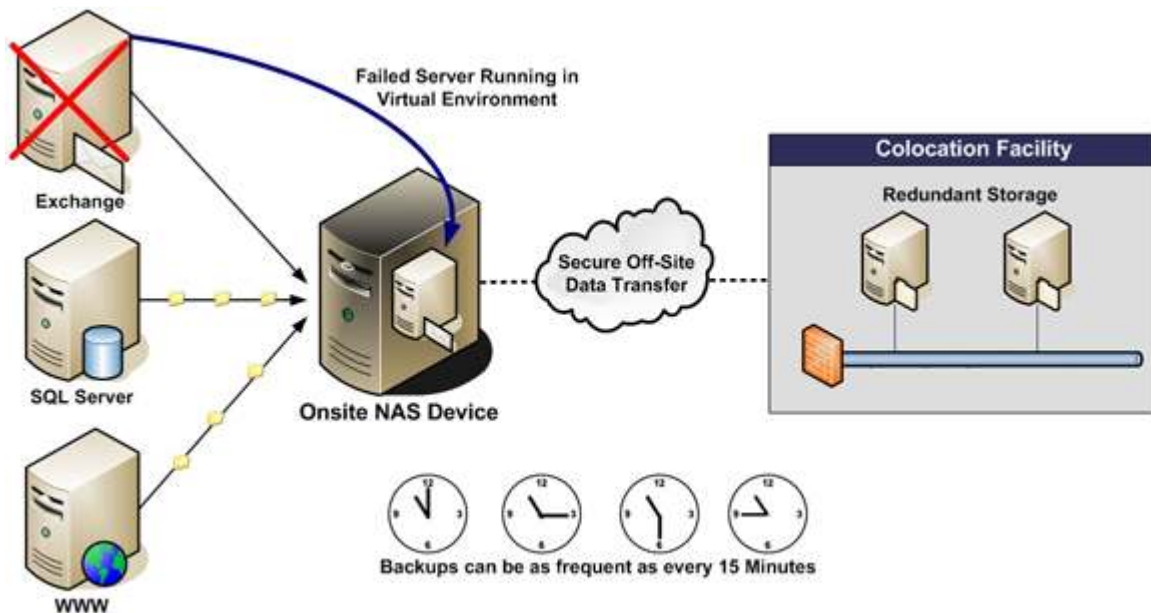

Data Protection Services (DPS)

- Complete server volume image
- Disk to disk block level backups
- On-site and off-site solution
- Virtualization of failed server
- Bare metal restores to dissimilar hardware
- 24X7 monitoring and management
- Exchange mailbox/message recovery
- SQL server database/table recovery
- Backups as frequent as every 15 minutes
- Up to 2:1 compression of all stored data
- 256-bit secure storage and off-site transfer
- Fast and efficient recovery of data